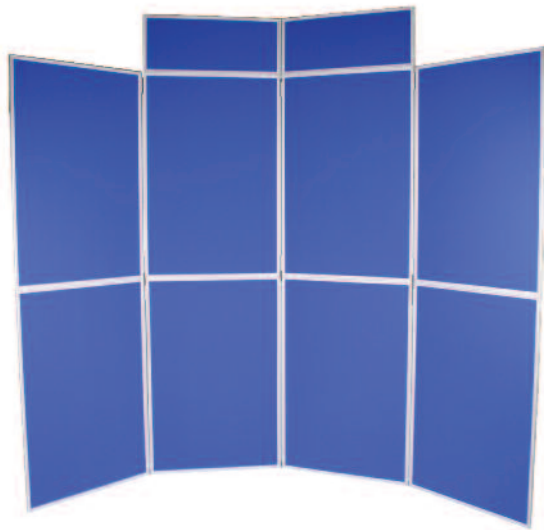

8 Panel Folding Kit

Stylish 8 panel kit with headers. Ideal for presentations and exhibitions

Features & benefits

- Lightweight honeycombe construction
- Easy to transport with modular construction and carry bags
- Baseline styles allow graphics to be fixed flush within the extruded frame
- Baseline available in 3 standard panel sizes
Baseline Plus available in 2 standard panel sizes
- Choice of standard or luxury foam backed loop nylon fabrics in a range of colours
- Choice of Black or Grey frames.

Take the 1st set of 4 panels (with connecting clips) and open out until the above shape is achieved (ensure the connecting clips are at the top of the panels)

Lift up the set of 4 panels and place on the top of the 1st set push downwards onto each panel to secure connecting clips.

Technical Specifications	Additional info
<p>Baseline Panel sizes</p> <p>KK120 900 x 600</p> <p>KK220 1000 x 625</p> <p>KK320 1000 x 700</p> <p>Baseline Plus Panel sizes</p> <p>KKP120 900 x 600</p> <p>KKP320 1000 x 700</p> <p>Two headers panels at 250mm(H) x panel width</p> <p>Frame Styles</p> <p>Baseline & Baseline plus</p>	<p>Recommended Carry Bags</p> <p>Basic bags are manufactured in 600 denier polypropylene with grab handle</p> <p>Standard bags are manufactured in 1200 denier with grab handle and shoulder strap</p> <p>AB110A basic bag for KK120</p> <p>AB109A standard bag for KK120</p> <p>AB114A basic bag for KK220 and KK320</p> <p>AB115B standard bag for KK220 and KK320</p> <p>AB110 x2 standard bag for KKP120</p> <p>AB114&AB114A standard for KKP320</p> <p>Recommended Carry Cases</p> <p>AC308 Polypropylene case for KK120</p> <p>AC312 Polypropylene case for KK220 and KK320</p>

Finally clip header caps to both vertical sides of each header panel(Baseline only)