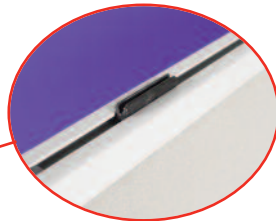

8 Panel Folding Kit

Stylish 8 panel kit with headers. Ideal for presentations and exhibitions

Features & benefits

- Lightweight honeycombe construction
- Easy to transport with modular construction and carry bags
- Baseline styles allow graphics to be fixed flush within the extruded frame
- Baseline available in 3 standard panel sizes
Baseline Plus available in 2 standard panel sizes
- Choice of standard or luxury foam backed loop nylon fabrics in a range of colours
- Choice of Black or Grey frames.

Take the 1st set of 4 panels (with connecting clips) and open out until the above shape is achieved (ensure the connecting clips are at the top of the panels)

Lift up the set of 4 panels and place on the top of the 1st set push downwards onto each panel to secure connecting clips.

Technical Specifications	Additional info
<p>Baseline Panel sizes</p> <p>KK120 900 x 600</p> <p>KK220 1000 x 625</p> <p>KK320 1000 x 700</p> <p>Baseline Plus Panel sizes</p> <p>KKP120 900 x 600</p> <p>KKP320 1000 x 700</p> <p>Two headers panels at 250mm(H) x panel width</p> <p>Frame Styles</p> <p>Baseline & Baseline plus</p>	<p>Recommended Carry Bags</p> <p>Basic bags are manufactured in 600 denier polypropylene with grab handle</p> <p>Standard bags are manufactured in 1200 denier with grab handle and shoulder strap</p> <p>AB110A basic bag for KK120</p> <p>AB109A standard bag for KK120</p> <p>AB114A basic bag for KK220 and KK320</p> <p>AB115B standard bag for KK220 and KK320</p> <p>AB110 x2 standard bag for KKP120</p> <p>AB114&AB114A standard for KKP320</p> <p>Recommended Carry Cases</p> <p>AC308 Polypropylene case for KK120</p> <p>AC312 Polypropylene case for KK220 and KK320</p>

Finally clip header caps to both vertical sides of each header panel(Baseline only)