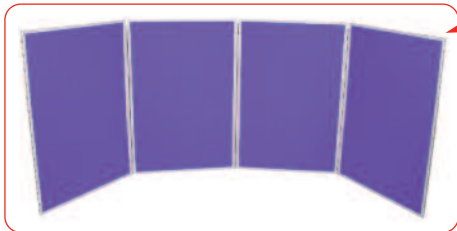

8 Panel Folding Kit

Stylish 8 panel kit with headers. Ideal for presentations and exhibitions

Features & benefits

- Lightweight honeycombe construction
- Easy to transport with modular construction and carry bags
- Baseline styles allow graphics to be fixed flush within the extruded frame
- Baseline available in 3 standard panel sizes
Baseline Plus available in 2 standard panel sizes
- Choice of standard or luxury foam backed loop nylon fabrics in a range of colours
- Choice of Black or Grey frames.

Take the 1st set of 4 panels (with connecting clips) and open out until the above shape is achieved (ensure the connecting clips are at the top of the panels)

Lift up the set of 4 panels and place on the top of the 1st set push downwards onto each panel to secure connecting clips.

Technical Specifications	Additional info
<p>Baseline Panel sizes</p> <p>KK120 900 x 600</p> <p>KK220 1000 x 625</p> <p>KK320 1000 x 700</p> <p>Baseline Plus Panel sizes</p> <p>KKP120 900 x 600</p> <p>KKP320 1000 x 700</p> <p>Two headers panels at 250mm(H) x panel width</p> <p>Frame Styles</p> <p>Baseline & Baseline plus</p>	<p>Recommended Carry Bags</p> <p>Basic bags are manufactured in 600 denier polypropylene with grab handle</p> <p>Standard bags are manufactured in 1200 denier with grab handle and shoulder strap</p> <p>AB110A basic bag for KK120</p> <p>AB109A standard bag for KK120</p> <p>AB114A basic bag for KK220 and KK320</p> <p>AB115B standard bag for KK220 and KK320</p> <p>AB110 x2 standard bag for KKP120</p> <p>AB114&AB114A standard for KKP320</p> <p>Recommended Carry Cases</p> <p>AC308 Polypropylene case for KK120</p> <p>AC312 Polypropylene case for KK220 and KK320</p>

Finally clip header caps to both vertical sides of each header panel(Baseline only)