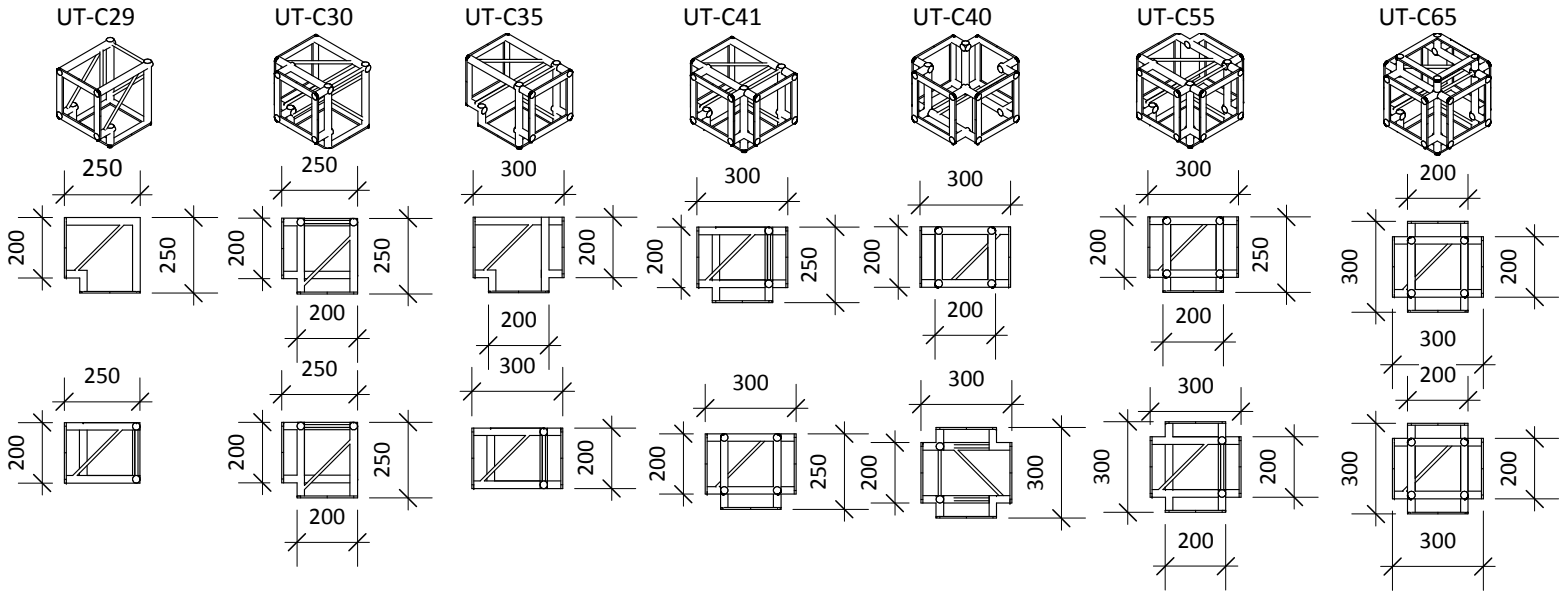

ARENA 4 RANGE - MEASUREMENT DETAILS

ISOMETRIC VIEW

SIDE VIEW

PLAN VIEW