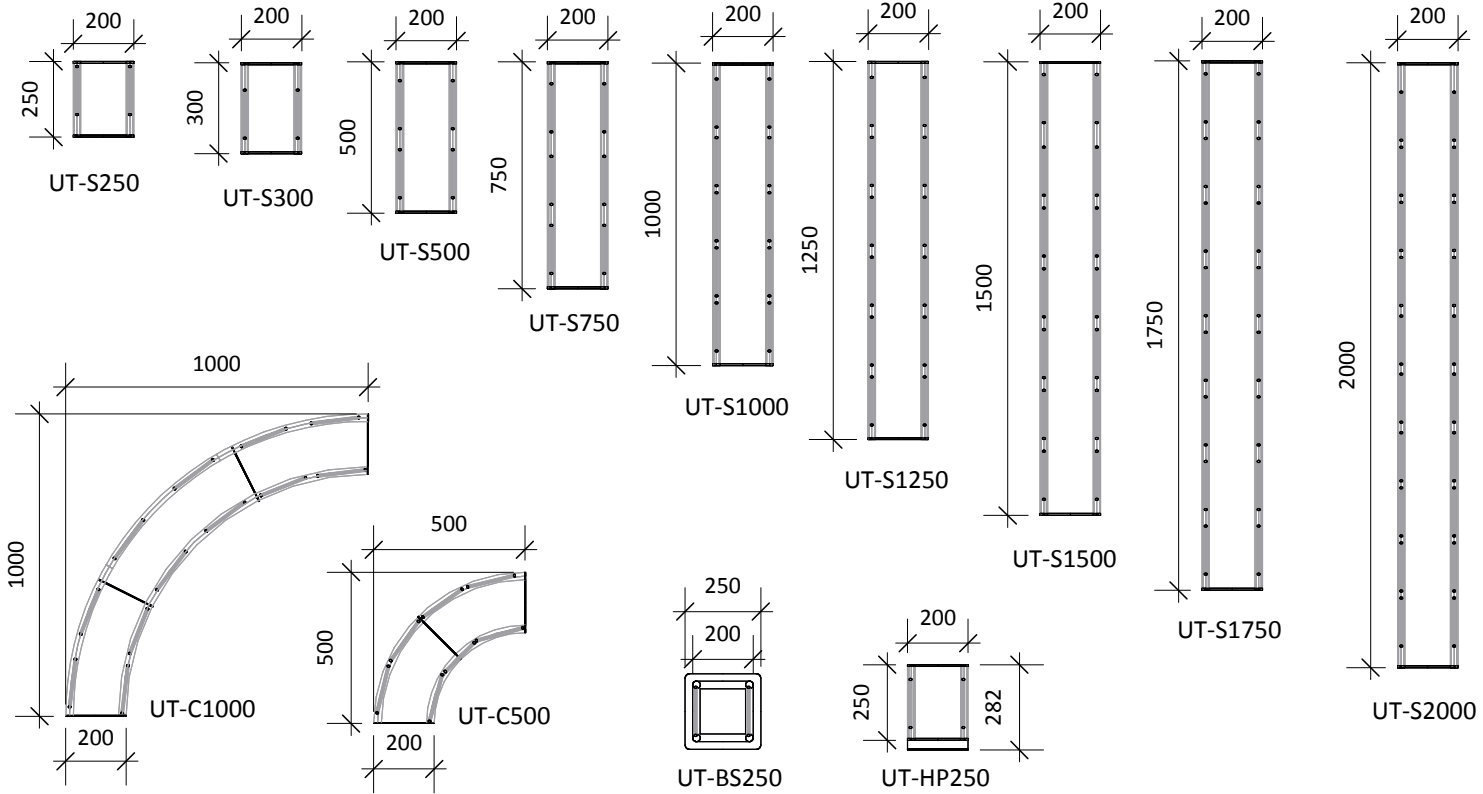

ARENA 4 RANGE - MEASUREMENT DETAILS

ISOMETRIC VIEW

SIDE VIEW

PLAN VIEW