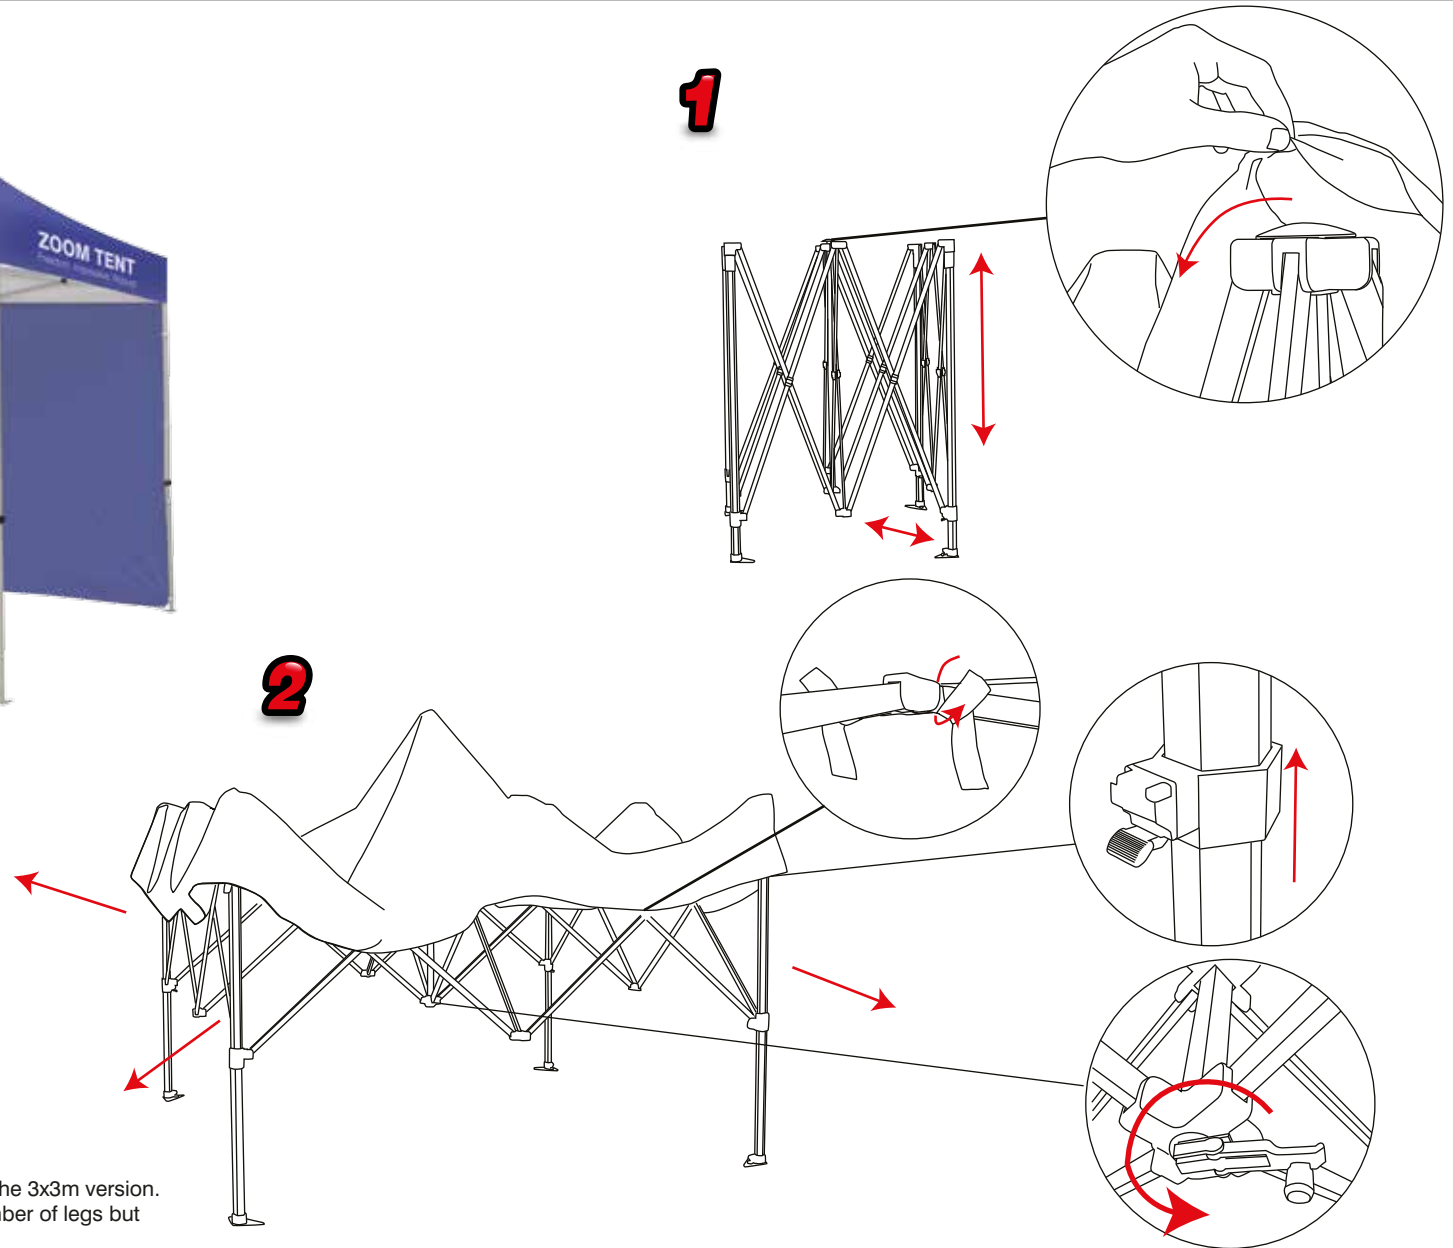

Zoom Tent

Hardware Dimension (mm):
3130/3215/3295/3355h x 2950w x 2950d

Half wall visible graphic size(mm):
775(h) x 2760(w)

Full wall visible graphic size(mm):
2100(h) x 2790(w)

Weight:
3x3 Tent 19kg - Tent Weight 7.5kg

Max Loading Weight:
40kg

Important note: These instructions are based on assembling the 3x3m version. Other size tents will have slightly different dimensions and number of legs but can still be assembled in the same way.

Zoom Tent

3

4

5

6