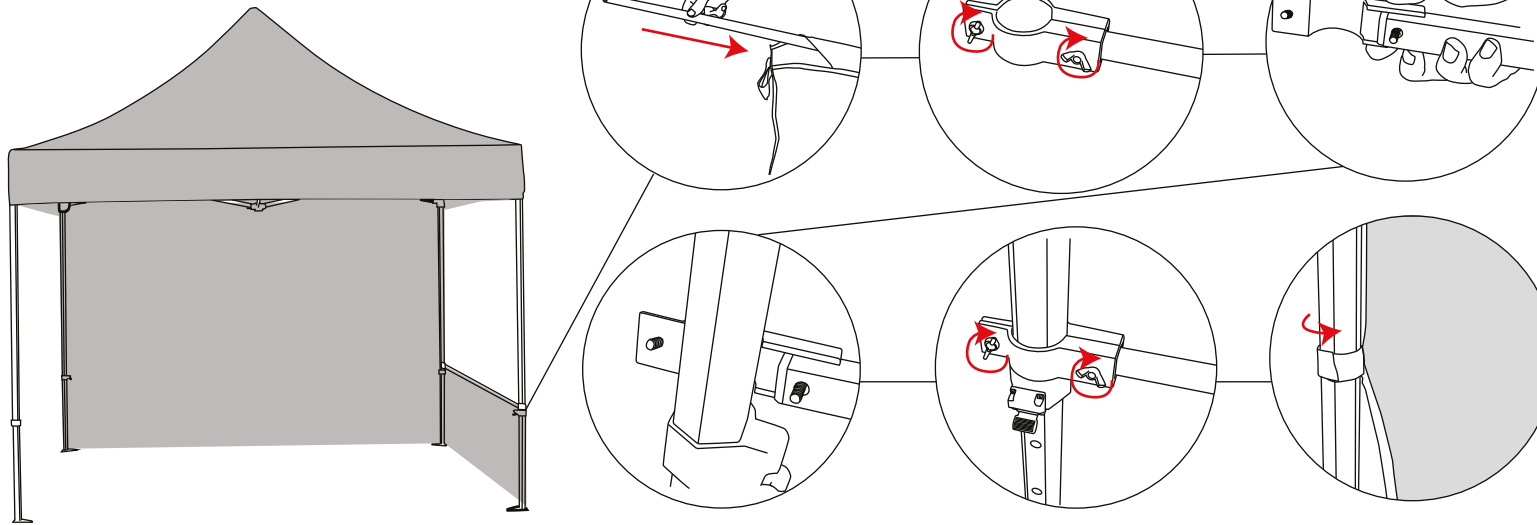

Zoom Tent

Hardware Dimension (mm):
3130/3215/3295/3355h x 2950w x 2950d

Half wall visible graphic size(mm):
775(h) x 2760(w)

Full wall visible graphic size(mm):
2100(h) x 2790(w)

Weight:
3x3 Tent 19kg - Tent Weight 7.5kg

Zoom Tent

3

4

5

6