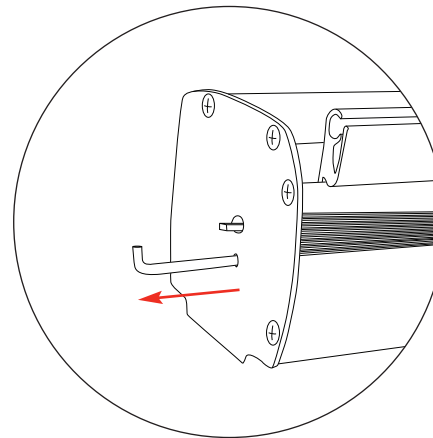

- 3.1kg 800mm
- 3.3kg 850mm
- 3.5kg 1000mm
- 4.5kg 1200mm
- 5.0kg 1500mm

Top Rail Attachment

Bottom Graphic Attachment

Assembly