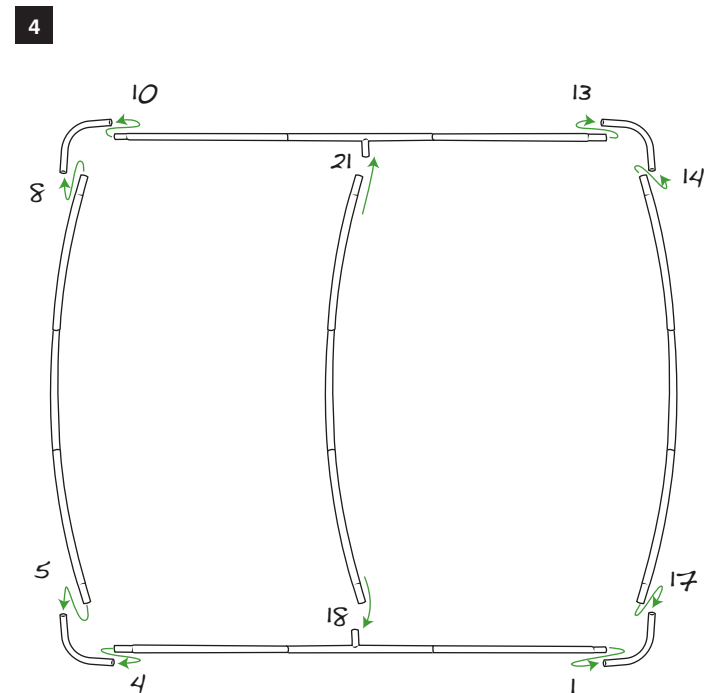

Formulate Vertical Curve

Important note: These instructions are based on assembling the 3m version. Other size kits will have slightly different configurations of poles but can still be assembled in the same way.

Note: Central pole is longer

FORMULATE

Fabric Displays
Counters
Retail Displays
Exhibition & Hanging Displays

FORMULATE

Fabric Displays
Counters
Retail Displays
Exhibition &
Hanging Displays