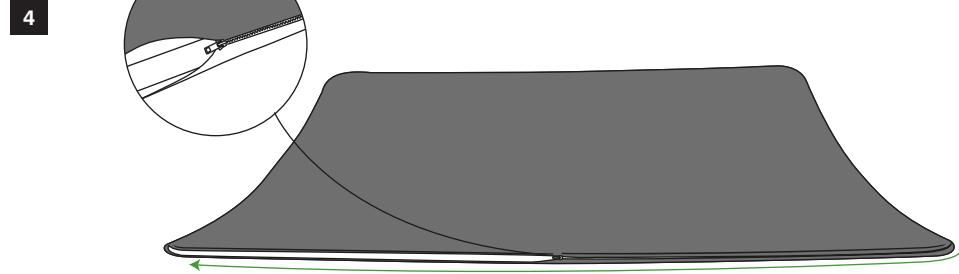

Formulate Vertical Curve

Important note: These instructions are based on assembling the 3m version. Other size kits will have slightly different configurations of poles but can still be assembled in the same way.

Note: Central pole is longer

FORMULATE

Fabric Displays
Counters
Retail Displays
Exhibition & Hanging Displays

FORMULATE

Fabric Displays
Counters
Retail Displays
Exhibition &
Hanging Displays