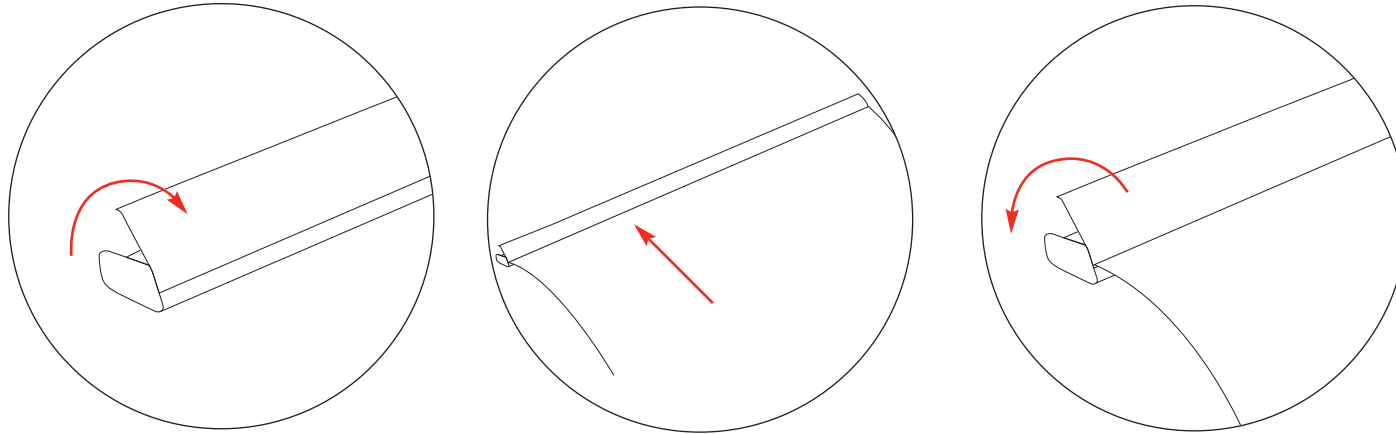

All sizes are based on 850mm

- 3kg 800mm
- 3.3kg 850mm
- 3.5kg 1000mm
- 4.5kg 1200mm
- 5kg 1500mm

REV 5
02.12

We are continually improving and modifying our product range and reserve the right to vary the specifications without prior notice. All dimensions and weights quoted are approximate and we accept no responsibility for variance. E&OE.

Snap Top Rail Attachment

Bottom Graphic Attachment

Assembly