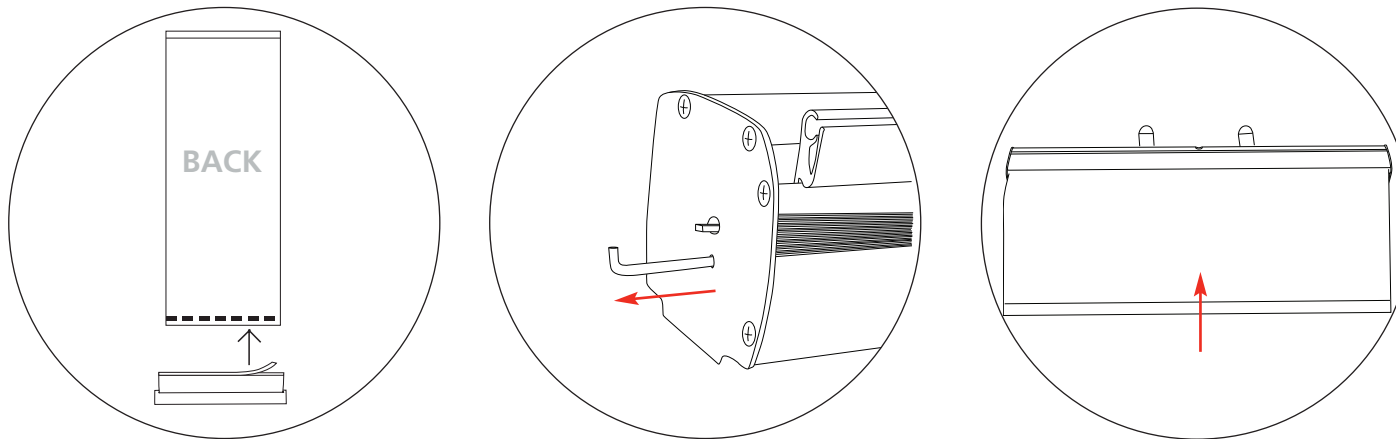

All sizes are based on 850mm

- 3kg 800mm
- 3.3kg 850mm
- 3.5kg 1000mm
- 4.5kg 1200mm
- 5kg 1500mm

REV 5
02.12

We are continually improving and modifying our product range and reserve the right to vary the specifications without prior notice. All dimensions and weights quoted are approximate and we accept no responsibility for variance. E&OE.

Snap Top Rail Attachment

Bottom Graphic Attachment

Assembly