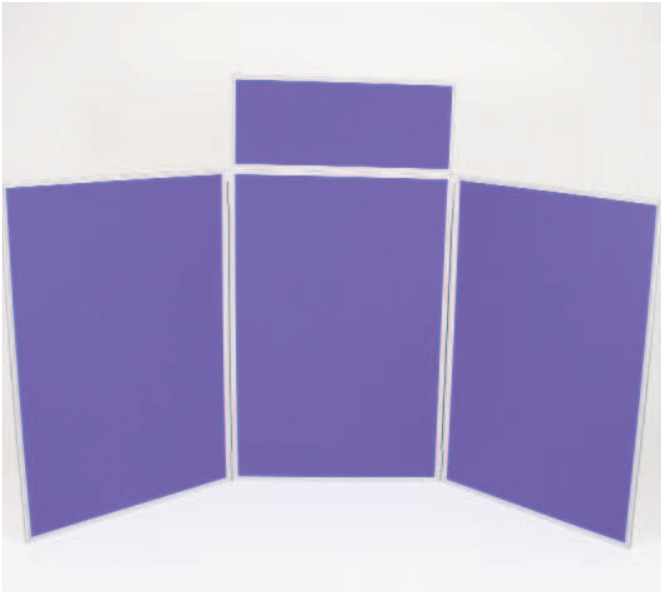

Senior Folding Kit

features & benefits

- Quick and easy to assemble
- Includes header panel
- Baseline style
- Carry bag is supplied
- Choice of standard or luxury foam backed loop nylon
- Choice of Black or Grey frames.

Open out the hinged panels until stable shape is achieved.

Fit the header panel to the centre panel push downward onto both header panel clips to secure.

Finally clip header caps to both vertical sides of each header panel

Technical Specifications

Panel sizes
3 off 900mm x 600mm panels and 1 off 250mm x 600mm header panel

Weight

Unit weight (including carry bag)

4.15kg approx

Frame Styles

Baseline

Baseline