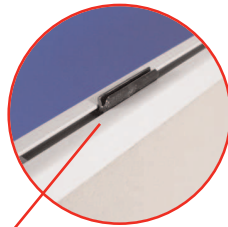

Senior Folding Kit

features & benefits

- Quick and easy to assemble
- Includes header panel
- Baseline style
- Carry bag is supplied
- Choice of standard or luxury foam backed loop nylon
- Choice of Black or Grey frames.

Open out the hinged panels until stable shape is achieved.

Fit the header panel to the centre panel push downward onto both header panel clips to secure.

Finally clip header caps to both vertical sides of each header panel

Technical Specifications

Panel sizes
3 off 900mm x 600mm panels and 1 off 250mm x 600mm header panel

Weight

Unit weight (including carry bag)

4.15kg approx

Frame Styles

Baseline

Baseline