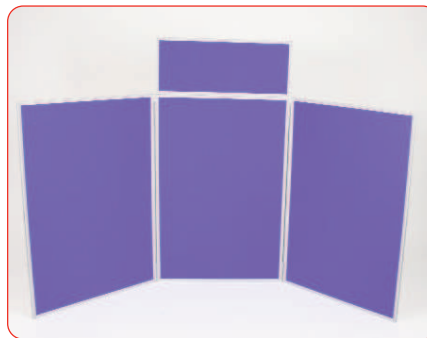

Senior Folding Kit

features & benefits

- Quick and easy to assemble
- Includes header panel
- Baseline style
- Carry bag is supplied
- Choice of standard or luxury foam backed loop nylon
- Choice of Black or Grey frames.

Open out the hinged panels until stable shape is achieved.

Fit the header panel to the centre panel push downward onto both header panel clips to secure.

Finally clip header caps to both vertical sides of each header panel

Technical Specifications

Panel sizes
3 off 900mm x 600mm panels and 1 off 250mm x 600mm header panel

Weight

Unit weight (including carry bag)

4.15kg approx

Frame Styles

Baseline

Baseline