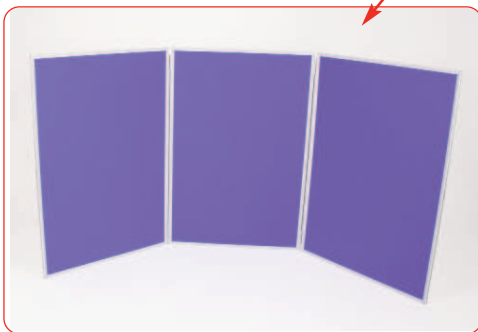

Senior Folding Kit

features & benefits

- Quick and easy to assemble
- Includes header panel
- Baseline style
- Carry bag is supplied
- Choice of standard or luxury foam backed loop nylon
- Choice of Black or Grey frames.

Open out the hinged panels until stable shape is achieved.

Fit the header panel to the centre panel push downward onto both header panel clips to secure.

Finally clip header caps to both vertical sides of each header panel

Technical Specifications

Panel sizes
3 off 900mm x 600mm panels and 1 off 250mm x 600mm header panel

Weight

Unit weight (including carry bag)

4.15kg approx

Frame Styles

Baseline

Baseline