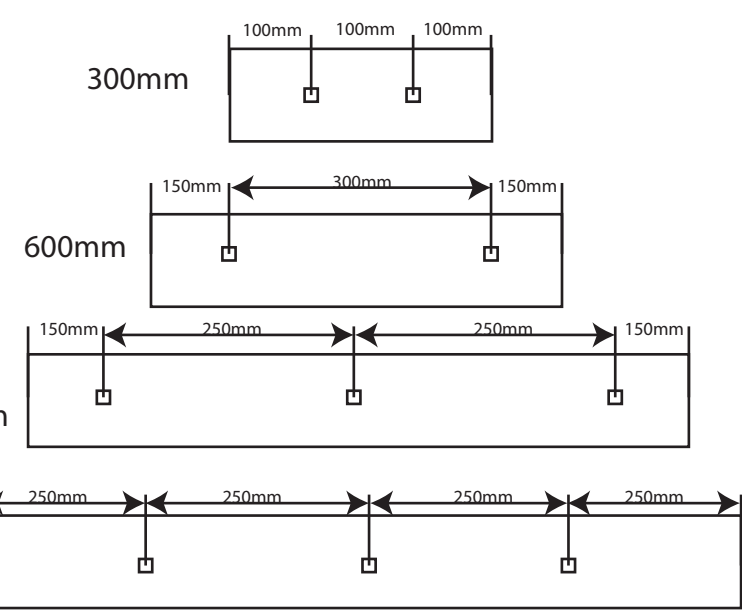

Wedge

Width	Weight
300mm wide	3kg
600mm wide	5.1kg
800mm wide	7.4kg
1000mm wide	9.2kg

Graphic thickness 40mm Max
Recommended maximum graphic height:
1500mm high using 18mm thick MDF

Hole height from the bottom of the unit is 42.50mm
8mm Bolt Supplied