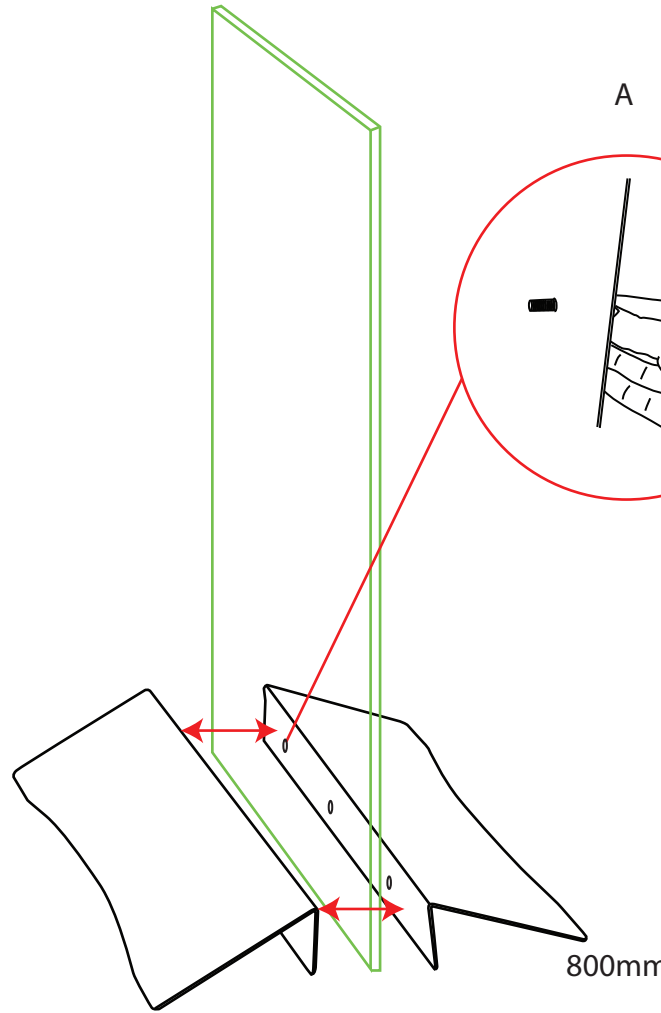

Wedge

Width	Weight
300mm wide	3kg
600mm wide	5.1kg
800mm wide	7.4kg
1000mm wide	9.2kg

Graphic thickness 40mm Max
Recommended maximum graphic height:
1500mm high using 18mm thick MDF

Hole height from the bottom of the unit is 42.50mm
8mm Bolt Supplied