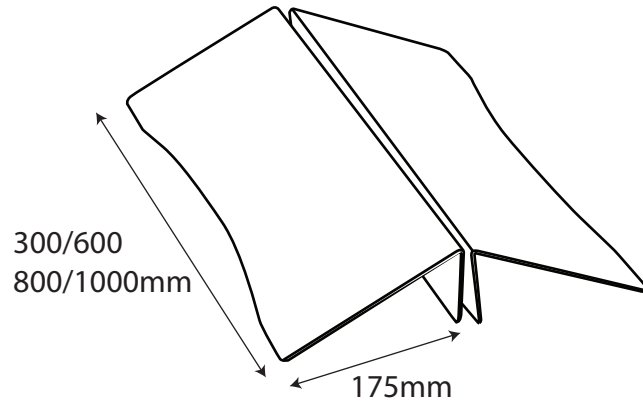

Wedge

Width	Weight
300mm wide	3kg
600mm wide	5.1kg
800mm wide	7.4kg
1000mm wide	9.2kg

Graphic thickness 40mm Max
Recommended maximum graphic height:
1500mm high using 18mm thick MDF

Hole height from the bottom of the unit is 42.50mm
8mm Bolt Supplied