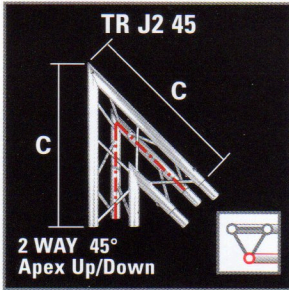

# truss junctions

All junction configurations featured are available in both OPTI Trilite 100 and 200 formats. Refer to dimensional information for appropriate junction geometry. The apex tube of each junction is indicated by a red line and orientation diagram. For weight details see page 10. For additional information contact OPTI.

### [OPTI]™ Trilite 100

**A = 400mm**  
**B = 625mm**  
**C = 600mm**