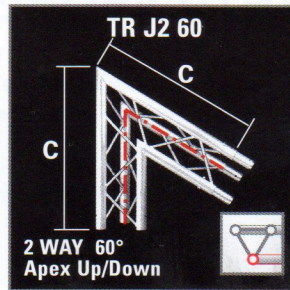

# truss junctions

All junction configurations featured are available in both OPTI Trilite 100 and 200 formats. Refer to dimensional information for appropriate junction geometry. The apex tube of each junction is indicated by a red line and orientation diagram. For weight details see page 10. For additional information contact OPTI.

### [OPTI]™ Trilite 100

**A = 400mm**  
**B = 625mm**  
**C = 600mm**