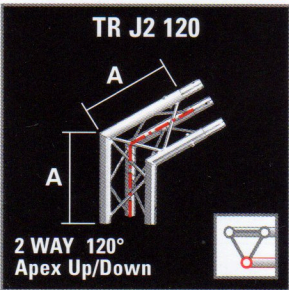

# truss junctions

All junction configurations featured are available in both OPTI Trilite 100 and 200 formats. Refer to dimensional information for appropriate junction geometry. The apex tube of each junction is indicated by a red line and orientation diagram. For weight details see page 10. For additional information contact OPTI.

### [OPTI]™ Trilite 100

**A = 400mm**  
**B = 625mm**  
**C = 600mm**