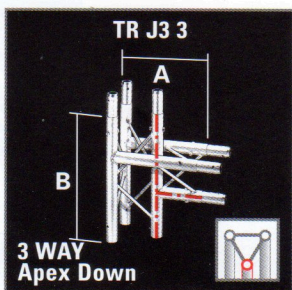

### Product Codes

When ordering junctions, product codes must be prefixed by 1 (100) or 2 (200), e.g:

for OPTI Trilite 100 specify

**1 TR J2 45**

for OPTI Trilite 200 specify

**2 TR J2 45**

# truss junctions

Use 60° to create equilateral triangles, 90° for Rectangles and Squares, 120° for Hexagons and, 135° for Octagons.

Special junctions can easily be produced to suit specific applications. Contact the *DesignLine* Service to discuss your custom requirements.

## 4 way

**[OPTI]™ Trilite 100**

**A = 400mm**  
**B = 625mm**  
**C = 600mm**

**[OPTI]™ Trilite 200**

**A = 400mm**  
**B = 550mm**  
**C = 800mm**