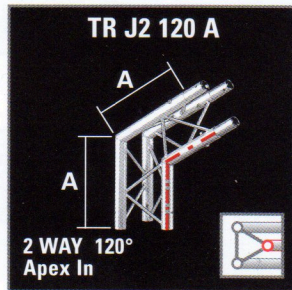

# truss junctions

All junction configurations featured are available in both OPTI Trilite 100 and 200 formats. Refer to dimensional information for appropriate junction geometry. The apex tube of each junction is indicated by a red line and orientation diagram. For weight details see page 10. For additional information contact OPTI.

### [OPTI]™ Trilite 100

**A = 400mm**  
**B = 625mm**  
**C = 600mm**