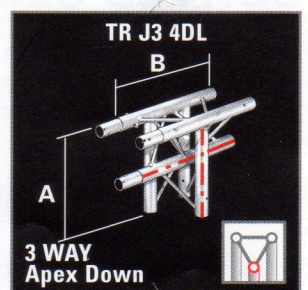

### Product Codes

When ordering junctions, product codes must be prefixed by 1 (100) or 2 (200), e.g:

for OPTI Trilite 100 specify

**1 TR J2 45**

for OPTI Trilite 200 specify

**2 TR J2 45**

# truss junctions

Use 60° to create equilateral triangles, 90° for Rectangles and Squares, 120° for Hexagons and, 135° for Octagons.

Special junctions can easily be produced to suit specific applications. Contact the *DesignLine* Service to discuss your custom requirements.