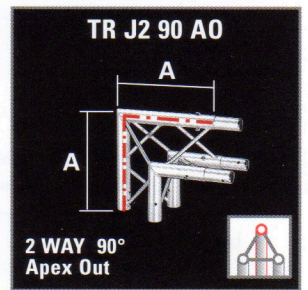

# truss junctions

All junction configurations featured are available in both OPTI Trilite 100 and 200 formats. Refer to dimensional information for appropriate junction geometry. The apex tube of each junction is indicated by a red line and orientation diagram. For weight details see page 10. For additional information contact OPTI.

### [OPTI]™ Trilite 100

**A = 400mm**  
**B = 625mm**  
**C = 600mm**