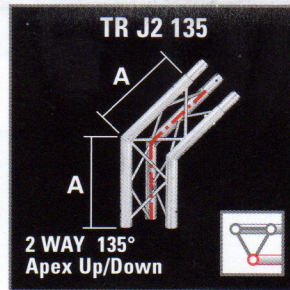

# truss junctions

All junction configurations featured are available in both OPTI Trilite 100 and 200 formats. Refer to dimensional information for appropriate junction geometry. The apex tube of each junction is indicated by a red line and orientation diagram. For weight details see page 10. For additional information contact OPTI.

### [OPTI]™ Trilite 100

**A = 400mm**  
**B = 625mm**  
**C = 600mm**

### [OPTI]™ Trilite 200

**A = 400mm**  
**B = 550mm**  
**C = 800mm**

## Product Codes

When ordering junctions, product codes must be prefixed by 1 (100) or 2 (200), e.g:

for OPTI Trilite 100 specify  
**1 TR J2 45**

for OPTI Trilite 200 specify  
**2 TR J2 45**

	TRUSS JUNCTION WEIGHTS Kg					
	2 WAY 45°- 60°	2 WAY 90°-135°	3 WAY -	4 WAY -	5 WAY -	6 WAY -
<b>[OPTI]™ Trilite 100</b>	1.60	1.50	1.70	2.60	3.00	3.50
<b>[OPTI]™ Trilite 200</b>	4.10	2.50	3.20	4.00	4.40	6.70