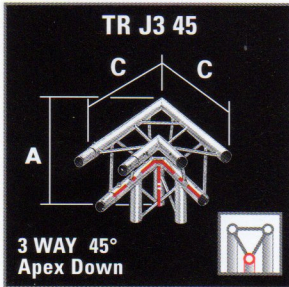

truss junctions

Use 60° to create equilateral triangles, 90° for Rectangles and Squares, 120° for Hexagons and, 135° for Octagons.

Special junctions can easily be produced to suit specific applications. Contact the *DesignLine* Service to discuss your custom requirements.

3 way