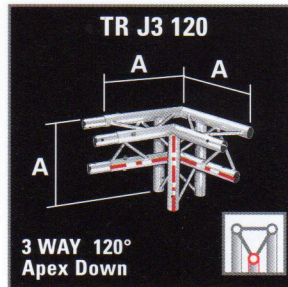

truss junctions

Use 60° to create equilateral triangles, 90° for Rectangles and Squares, 120° for Hexagons and, 135° for Octagons.

Special junctions can easily be produced to suit specific applications. Contact the *DesignLine* Service to discuss your custom requirements.

3 way