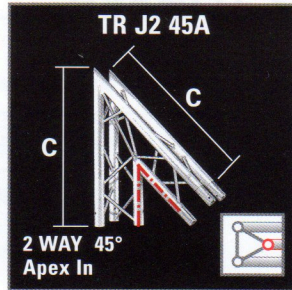

# truss junctions

All junction configurations featured are available in both OPTI Trilite 100 and 200 formats. Refer to dimensional information for appropriate junction geometry. The apex tube of each junction is indicated by a red line and orientation diagram. For weight details see page 10. For additional information contact OPTI.

### [OPTI]™ Trilite 100

**A = 400mm**  
**B = 625mm**  
**C = 600mm**

### [OPTI]™ Trilite 200

**A = 400mm**  
**B = 550mm**  
**C = 800mm**

## Product Codes

When ordering junctions, product codes must be prefixed by 1 (100) or 2 (200), e.g:

for OPTI Trilite 100 specify  
**1 TR J2 45**

for OPTI Trilite 200 specify  
**2 TR J2 45**

	TRUSS JUNCTION WEIGHTS Kg					
	2 WAY 45°- 60°	2 WAY 90°-135°	3 WAY -	4 WAY -	5 WAY -	6 WAY -
<b>[OPTI]™ Trilite 100</b>	1.60	1.50	1.70	2.60	3.00	3.50
<b>[OPTI]™ Trilite 200</b>	4.10	2.50	3.20	4.00	4.40	6.70