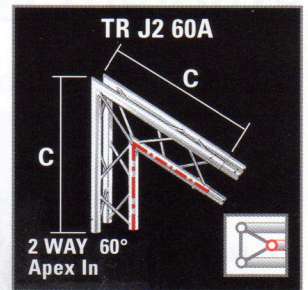

# truss junctions

All junction configurations featured are available in both OPTI Trilite 100 and 200 formats. Refer to dimensional information for appropriate junction geometry. The apex tube of each junction is indicated by a red line and orientation diagram. For weight details see page 10. For additional information contact OPTI.

### [OPTI]™ Trilite 100

**A = 400mm**  
**B = 625mm**  
**C = 600mm**

### [OPTI]™ Trilite 200

**A = 400mm**  
**B = 550mm**  
**C = 800mm**