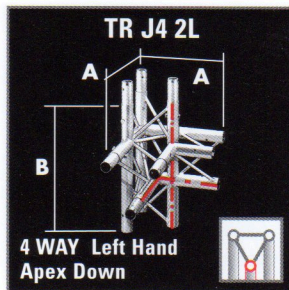

4 way

[OPTI]™ Trilite 100

A = 400mm
B = 625mm
C = 600mm