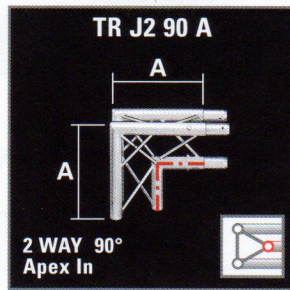

# truss junctions

All junction configurations featured are available in both OPTI Trilite 100 and 200 formats. Refer to dimensional information for appropriate junction geometry. The apex tube of each junction is indicated by a red line and orientation diagram. For weight details see page 10. For additional information contact OPTI.

### [OPTI]™ Trilite 100

**A = 400mm**  
**B = 625mm**  
**C = 600mm**

### Product Codes

When ordering junctions, product codes must be prefixed by 1 (100) or 2 (200), e.g:

for OPTI Trilite 100 specify

**1 TR J2 45**

for OPTI Trilite 200 specify

**2 TR J2 45**

## Product Codes

When ordering junctions, product codes must be prefixed by 1 (100) or 2 (200), e.g:

for OPTI Trilite 100 specify  
**1 TR J2 45**

for OPTI Trilite 200 specify  
**2 TR J2 45**

	TRUSS JUNCTION WEIGHTS Kg					
	2 WAY 45°- 60°	2 WAY 90°-135°	3 WAY -	4 WAY -	5 WAY -	6 WAY -
<b>[OPTI]™ Trilite 100</b>	1.60	1.50	1.70	2.60	3.00	3.50
<b>[OPTI]™ Trilite 200</b>	4.10	2.50	3.20	4.00	4.40	6.70