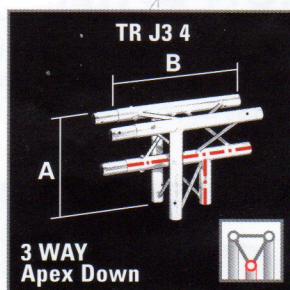

### Product Codes

When ordering junctions, product codes must be prefixed by 1 (100) or 2 (200), e.g:

for OPTI Trilite 100 specify

**1 TR J2 45**

for OPTI Trilite 200 specify

**2 TR J2 45**

# truss junctions

Use 60° to create equilateral triangles, 90° for Rectangles and Squares, 120° for Hexagons and, 135° for Octagons.

Special junctions can easily be produced to suit specific applications. Contact the *DesignLine* Service to discuss your custom requirements.