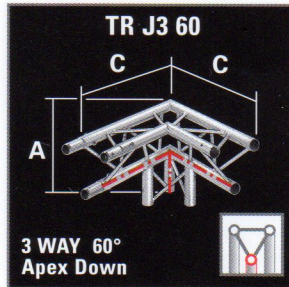

truss junctions

Use 60° to create equilateral triangles, 90° for Rectangles and Squares, 120° for Hexagons and, 135° for Octagons.

Special junctions can easily be produced to suit specific applications. Contact the *DesignLine* Service to discuss your custom requirements.

3 way