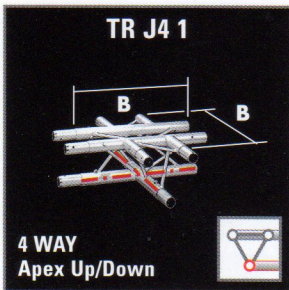

4 way

[OPTI]™ Trilite 100

A = 400mm
B = 625mm
C = 600mm