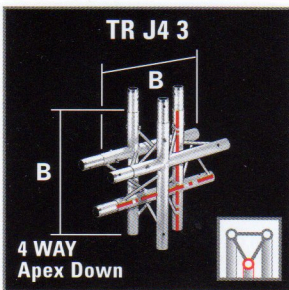

# truss junctions

Use 60° to create equilateral triangles, 90° for Rectangles and Squares, 120° for Hexagons and, 135° for Octagons.

Special junctions can easily be produced to suit specific applications. Contact the *DesignLine* Service to discuss your custom requirements.

## 3 way

## 4 way

**[OPTI]™ Trilite 100**

**A = 400mm**  
**B = 625mm**  
**C = 600mm**

**[OPTI]™ Trilite 200**

**A = 400mm**  
**B = 550mm**  
**C = 800mm**