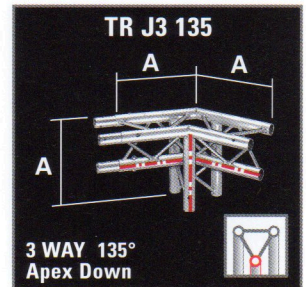

### Product Codes

When ordering junctions, product codes must be prefixed by 1 (100) or 2 (200), e.g:

for OPTI Trilite 100 specify

**1 TR J2 45**

for OPTI Trilite 200 specify

**2 TR J2 45**

# truss junctions

Use 60° to create equilateral triangles, 90° for Rectangles and Squares, 120° for Hexagons and, 135° for Octagons.

Special junctions can easily be produced to suit specific applications. Contact the *DesignLine* Service to discuss your custom requirements.

## 4 way

**[OPTI]™ Trilite 100**

**A = 400mm**  
**B = 625mm**  
**C = 600mm**

**[OPTI]™ Trilite 200**

**A = 400mm**  
**B = 550mm**  
**C = 800mm**