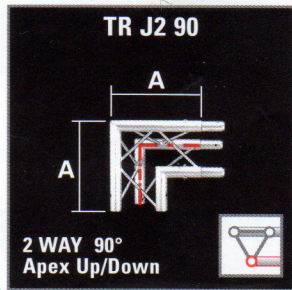

# truss junctions

All junction configurations featured are available in both OPTI Trilite 100 and 200 formats. Refer to dimensional information for appropriate junction geometry. The apex tube of each junction is indicated by a red line and orientation diagram. For weight details see page 10. For additional information contact OPTI.

### [OPTI]™ Trilite 100

**A = 400mm**  
**B = 625mm**  
**C = 600mm**

### Product Codes

When ordering junctions, product codes must be prefixed by 1 (100) or 2 (200), e.g:

for OPTI Trilite 100 specify

**1 TR J2 45**

for OPTI Trilite 200 specify

**2 TR J2 45**

## Product Codes

When ordering junctions, product codes must be prefixed by 1 (100) or 2 (200), e.g:

for OPTI Trilite 100 specify  
**1 TR J2 45**

for OPTI Trilite 200 specify  
**2 TR J2 45**

	TRUSS JUNCTION WEIGHTS Kg					
	2 WAY 45°- 60°	2 WAY 90°-135°	3 WAY -	4 WAY -	5 WAY -	6 WAY -
<b>[OPTI]™ Trilite 100</b>	1.60	1.50	1.70	2.60	3.00	3.50
<b>[OPTI]™ Trilite 200</b>	4.10	2.50	3.20	4.00	4.40	6.70