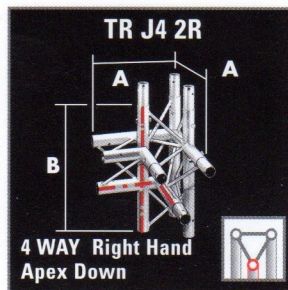

# truss junctions

Use 60° to create equilateral triangles, 90° for Rectangles and Squares, 120° for Hexagons and, 135° for Octagons.

Special junctions can easily be produced to suit specific applications. Contact the *DesignLine* Service to discuss your custom requirements.

## 3 way

## 4 way

**[OPTI]™ Trilite 100**

**A = 400mm**  
**B = 625mm**  
**C = 600mm**

**[OPTI]™ Trilite 200**

**A = 400mm**  
**B = 550mm**  
**C = 800mm**