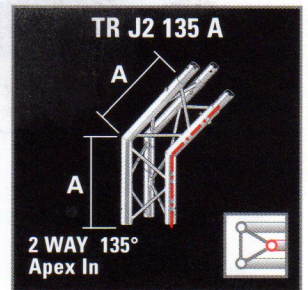

# truss junctions

All junction configurations featured are available in both OPTI Trilite 100 and 200 formats. Refer to dimensional information for appropriate junction geometry. The apex tube of each junction is indicated by a red line and orientation diagram. For weight details see page 10. For additional information contact OPTI.

### [OPTI]™ Trilite 100

**A = 400mm**  
**B = 625mm**  
**C = 600mm**

### [OPTI]™ Trilite 200

**A = 400mm**  
**B = 550mm**  
**C = 800mm**

## Product Codes

When ordering junctions, product codes must be prefixed by 1 (100) or 2 (200), e.g:

for OPTI Trilite 100 specify  
**1 TR J2 45**

for OPTI Trilite 200 specify  
**2 TR J2 45**

	TRUSS JUNCTION WEIGHTS Kg					
	2 WAY 45°- 60°	2 WAY 90°-135°	3 WAY -	4 WAY -	5 WAY -	6 WAY -
<b>[OPTI]™ Trilite 100</b>	1.60	1.50	1.70	2.60	3.00	3.50
<b>[OPTI]™ Trilite 200</b>	4.10	2.50	3.20	4.00	4.40	6.70