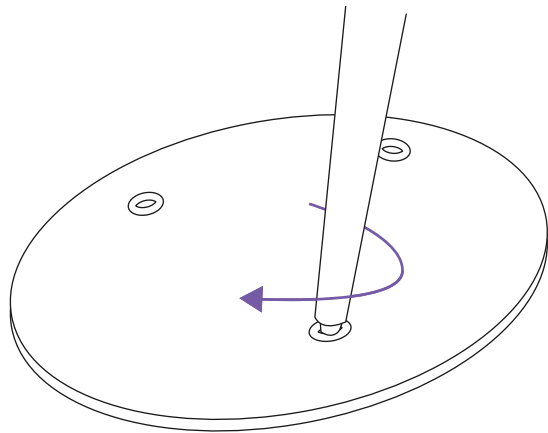

OVAL TUBE COUNTER

Sizes Available 

1015 x 595 x 395mm
H x W x D

Suitable Media 

Powerstretch

ASSEMBLY INSTRUCTIONS

Remove all products from packaging

1

Screw 3 legs on to base and secure counter top

2

Stretch graphic over base securing in place