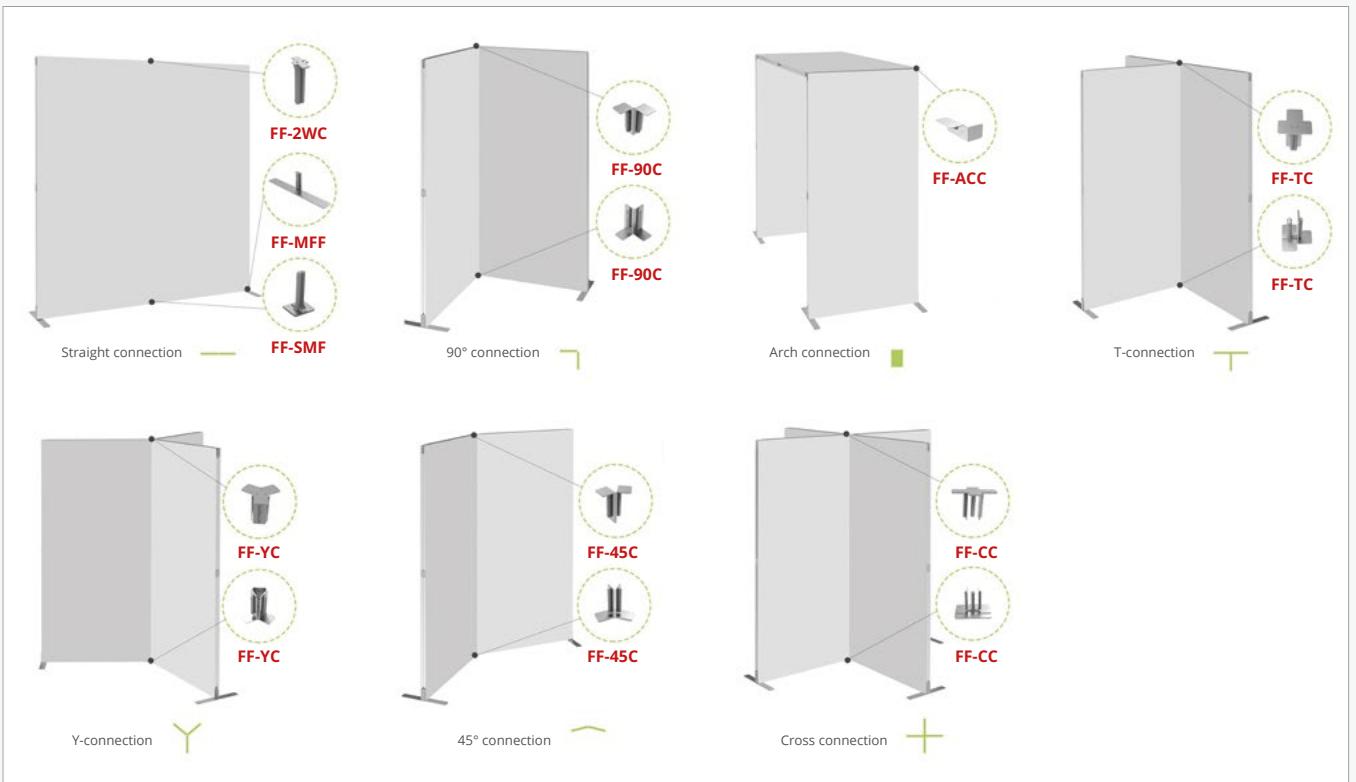

Full Feet (Pair) **FF-FF**

Middle Full Foot (Single) **FF-MFF**

Half Middle Foot (Single) **FF-HFM**

Small Middle Foot (Single) **FF-SMF**

Side Half Feet (Pair) **FF-SHF**

45° Connector Kit (FF-45C)

90° Connector Kit (FF-90C)

90° Middle Connector Kit (FF-90MC)

90° Left Inside Connector Kit (FF-90LIC)

90° Right Inside Connector Kit (FF-90RIC)

Arch Connector Kit (FF-ACC)

Cross Connector Kit (FF-CC)

T-Shape Connector Kit (FF-TC)

Y Shape Connector Kit (FF-YC)

2-Way Connector (FF-2WC)

4-Way Connector (FF-4WC)

LED Exhibition Light (LED-EXHIB-ARM-BDLK)

Bundles are a great way to save with **FASTFRAME™**. With three options available, we have the ideal Creative Display Solution to meet your evolving needs.

H: 2007mm x W: 1004mm x D: 400mm (including foot)

H: 2007mm x W: 2004mm x D: 400mm (including foot)

H: 2007mm x W: 2690mm x D: 940mm (including foot)

Starter Kit

- FF-BUNDLE9-SG** (Frame with Standard Graphic)
- FF-BUNDLE9-PG** (Frame with Premium Graphic)